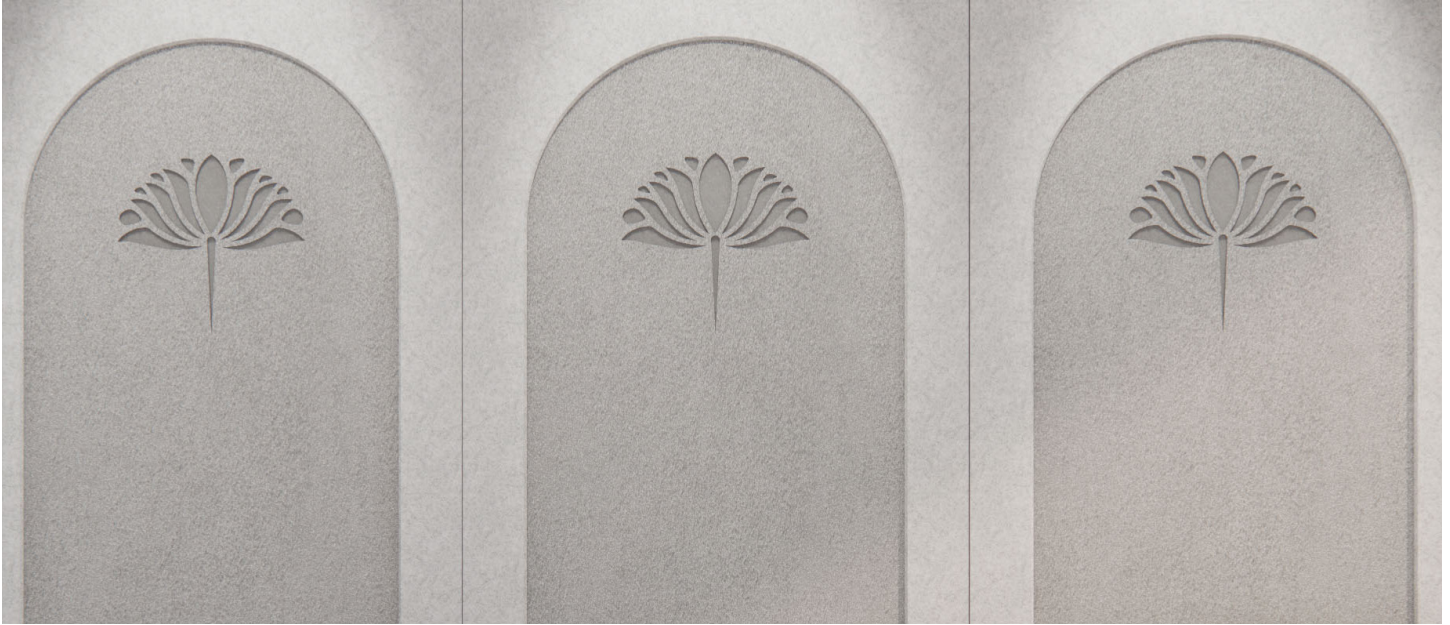

OUR MISSION

EXPERIENTIAL SPACES

Our goal is to create spaces that feel better.

It's easy to visualize a space with architectural acoustics, but even the most detailed renderings couldn't convey the experience of actually being there. When sound is properly controlled within a space, it creates focus and calmness that you can actually feel. We want to help you turn off the droning machinery in the back of your mind. We fabricate custom solutions that visually suit your space while building towards a more soothing holistic experience. This creates spaces where people want to be – where they want to work, where they want to sleep, exercise, create, study, and relax.